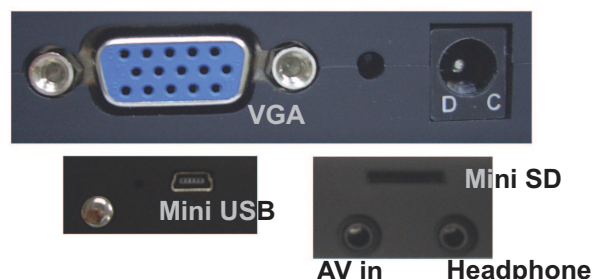

Comprehensive I/O ports:

www.javesprojector.com